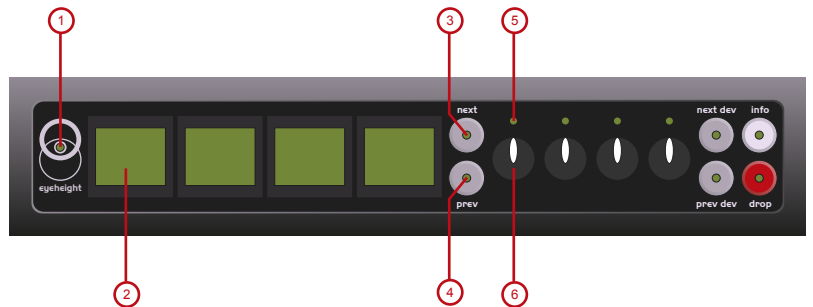

3. Control Panel

1. Power/Status LED

Green - normal operation
Orange - product is loading

2. Menu Display/Button (1 of 4)

Green menus adjust via push and digipot
Yellow menus are information only
Blue menus navigate the menu hierarchy
Red menus have multiple variables, press the menu to "open" then adjust with digipots

3. Next Menu Button

Navigates between menu sets in a level of hierarchy

4. Previous Menu Button

Navigates between menu sets in a level of hierarchy

5. Digipot Active LED (1 of 4)

6. Digipot (1 of 4)

Adjusts associated menu variable