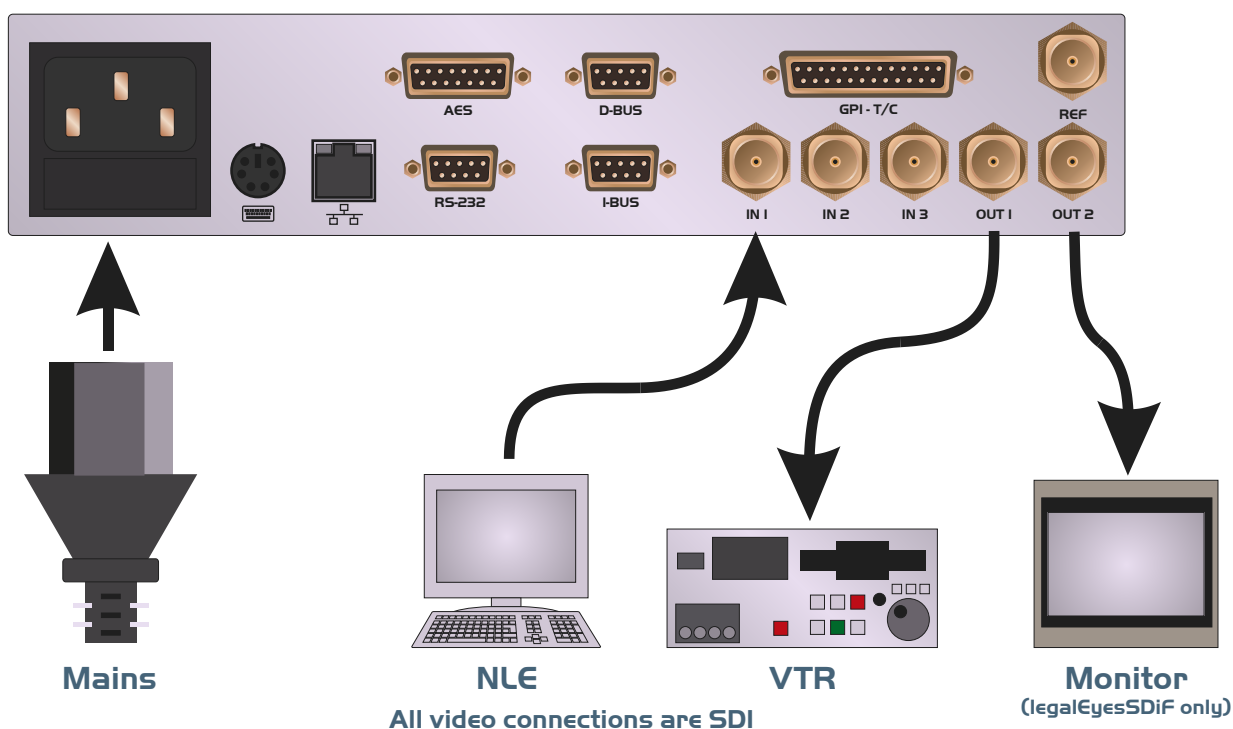

## 2. Typical Connections

# 3. Control Panel

## 1. Power/Status LED

Green - normal operation  
 Orange - product is loading

## 2. Menu Display/Button (1 of 4)

Green menus adjust via push and digipot  
 Yellow menus are information only  
 Blue menus navigate the menu hierarchy  
 Red menus have multiple variables, press the menu to "open" then adjust with digipots