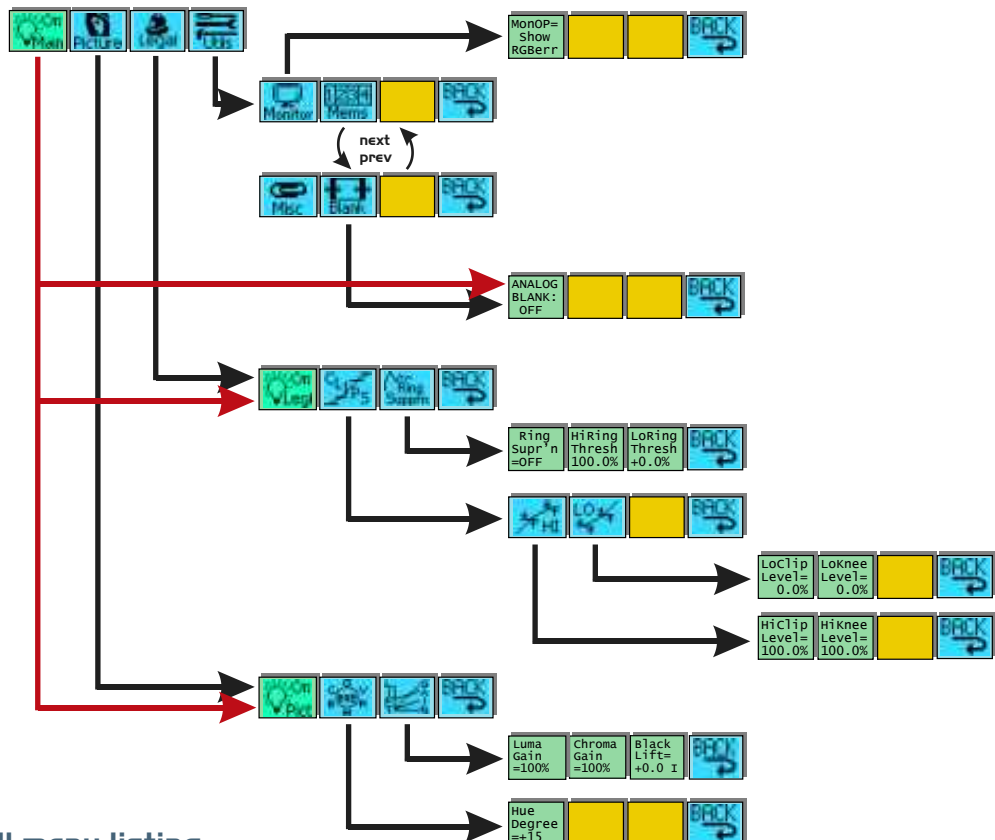

4. Main Menus

Master Override:
Off => indicated menus Off
On => indicated menus to previous state

See manual for full menu listing