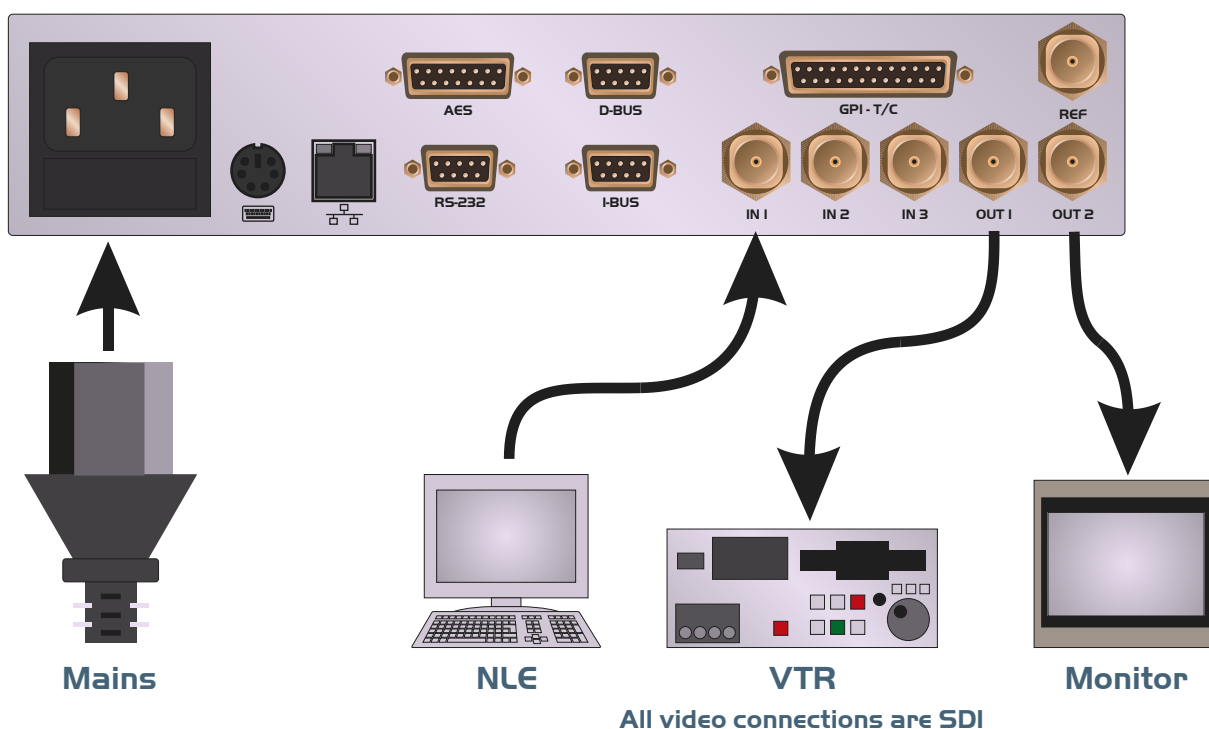

## 2. Typical Connections

# 3. Control Panel

## 1. Power/Status LED

Green - normal operation  
Orange - product is loading

## 2. Menu Display/Button (1 of 4)

Green menus adjust via push and digipot  
Yellow menus are information only  
Blue menus navigate the menu hierarchy  
Red menus have multiple variables, press the menu to "open" then adjust with digipots