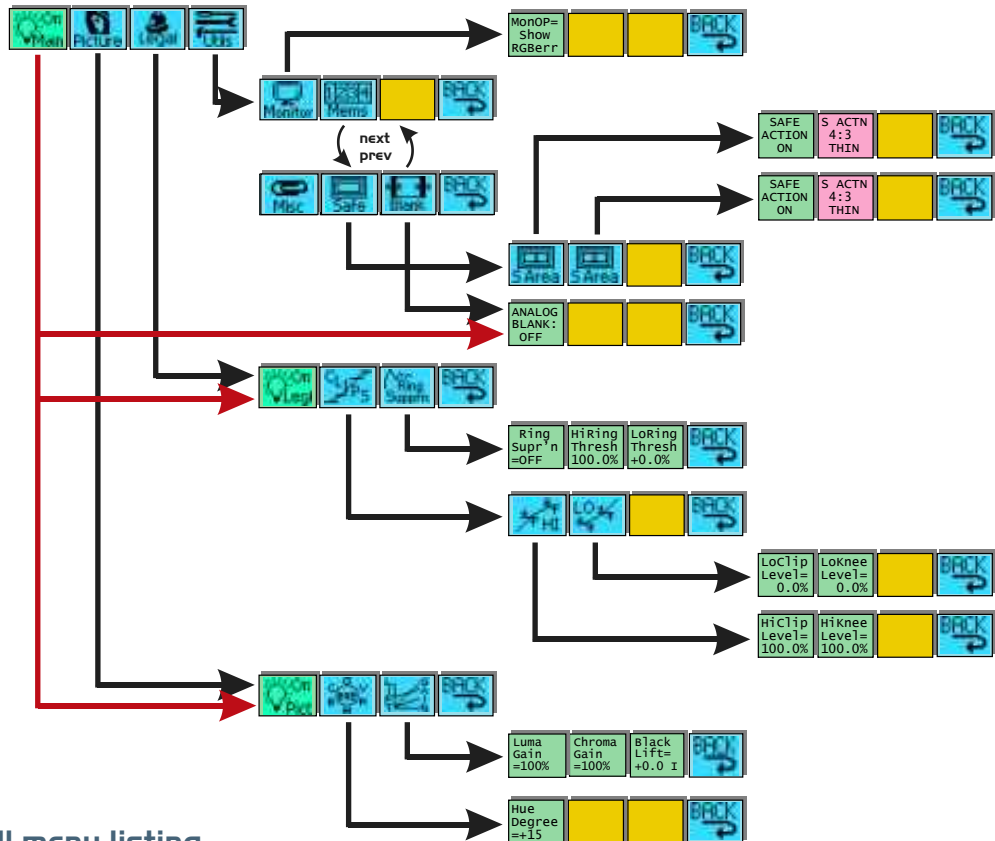

4. Main Menus

Master Override:
Off => indicated menus Off
On => indicated menus to previous state

See manual for full menu listing