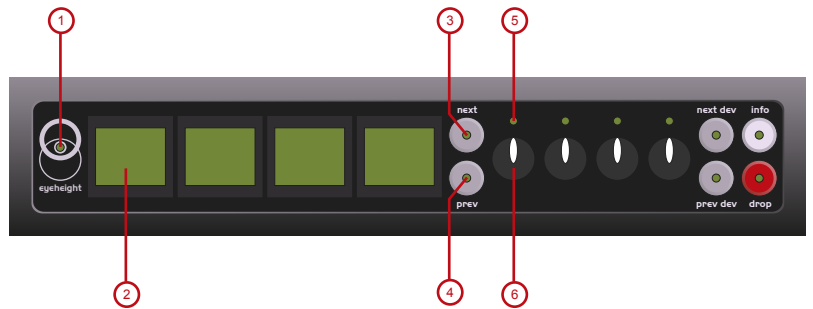

3. Control Panel

1. Power/Status LED

Green - normal operation
Orange - product is loading

2. Menu Display/Button (1 of 4)

Green menus adjust via push and digipot
Yellow menus are information only
Blue menus navigate the menu hierarchy
Red menus have multiple variables, press the menu to "open" then adjust with digipots

3. Next Menu Button

Navigates between menu sets in a level of hierarchy

4. Previous Menu Button

Navigates between menu sets in a level of hierarchy

5. Digipot Active LED (1 of 4)

6. Digipot (1 of 4)

Adjusts associated menu variable